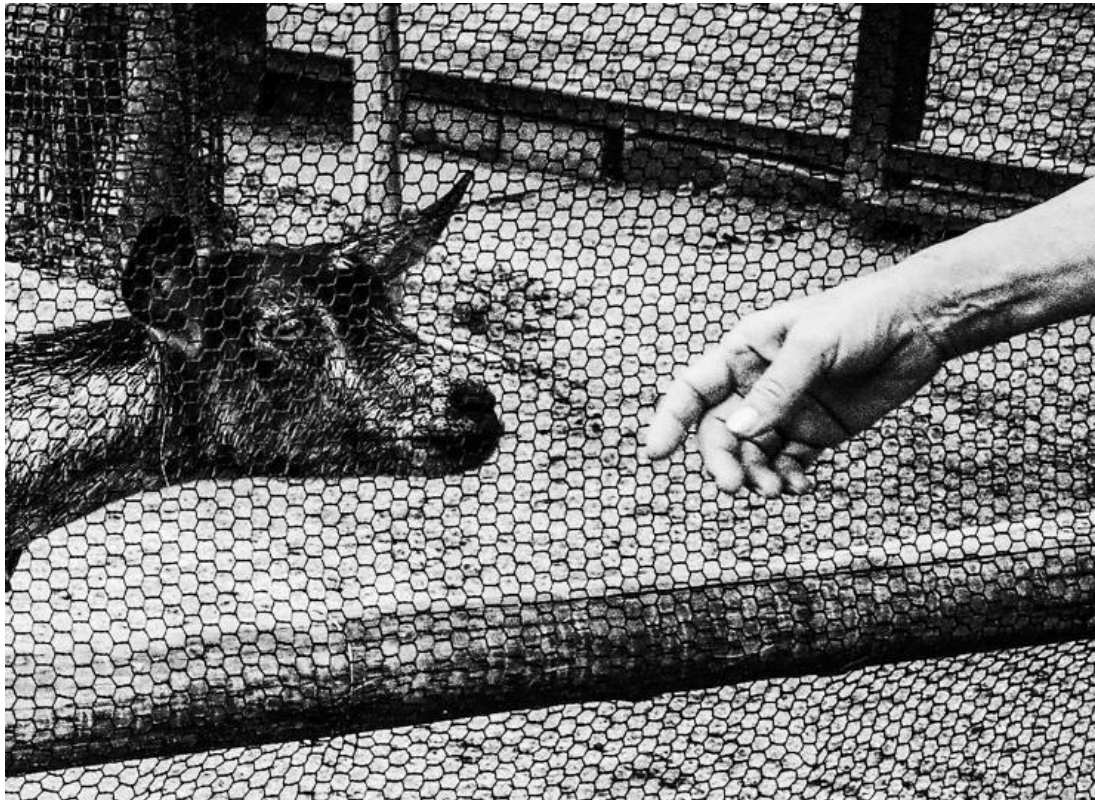

42 x 59,4 cm (A2):

Edition 1 & 2: 1.700,00 EUR

Edition 3, 4, 5: 1.950,00 EUR

Edition 6, 7: 2.180,00 EUR

CHAUSSEE 36
BERLIN

Meg Hewitt
Legs after Daido, Tokyo, 2016
Gelatine silver print

Meg Hewitt
Girl with a selfie stick, Kyoto, 2016
Gelatine silver print

Meg Hewitt
Two schoolgirls and a tiger, Tokyo, 2015
Gelatine silver print

Meg Hewitt
Goat and a hand, Kyoto, 2015
Gelatine silver print

Meg Hewitt
Yoko in spring, Tokyo, 2016
Gelatine silver print

Meg Hewitt
Man with a giraffe, Tokyo, 2015
Gelatine silver print